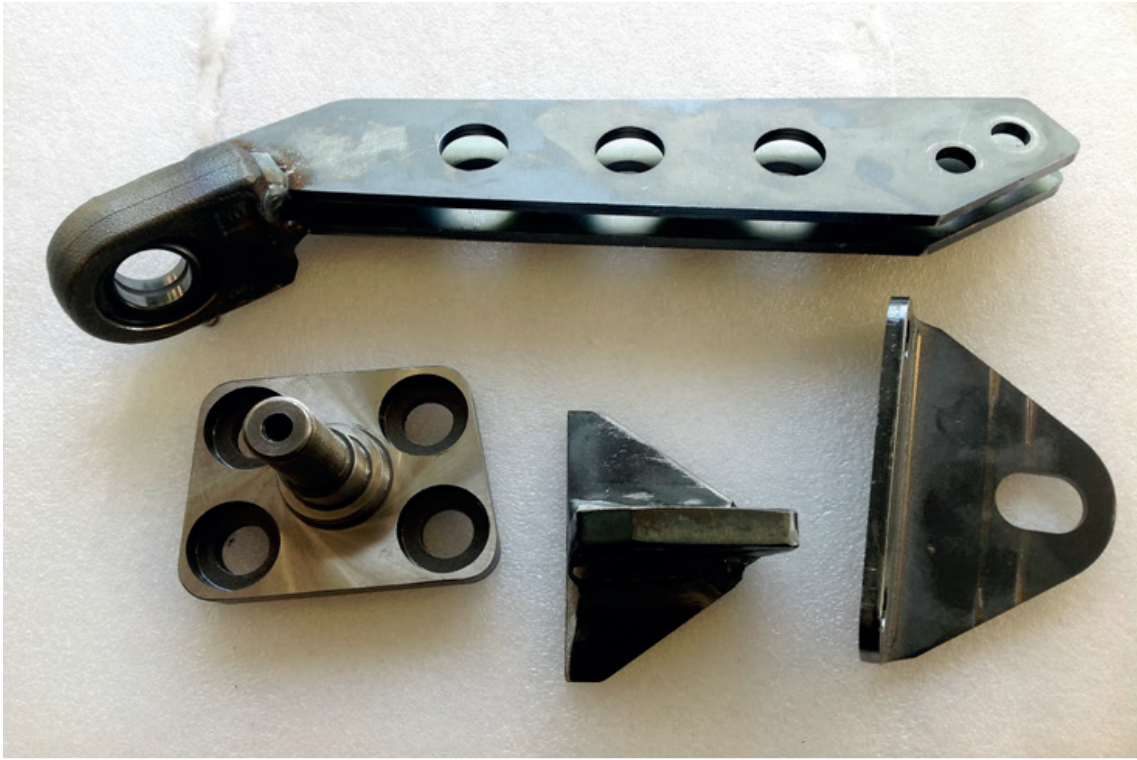

INSTALLATION INSTRUCTIONS

for Axle Brace for TIBUS Bolt-on Portals

for Front Axle of

Mercedes Benz G-wagon

TIBUS Offroad Ltd. & Co. KG | Roffhausener Landstrasse 25 | 26419 Schortens | Germany
Tel.: +49 (0) 4421 70 69 1 | Fax: +49 (0) 4421 70 19 10 | info@tibus-offroad.com
www.tibus-offroad.com

Mercedes Benz G-wagon axle brace parts